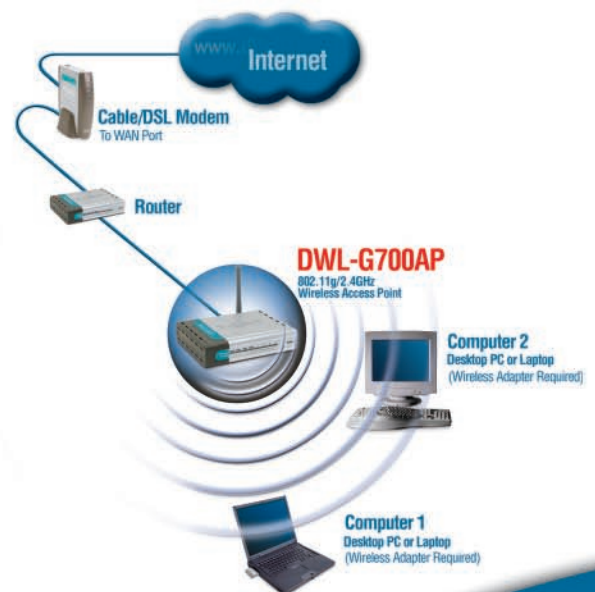

<sup>2</sup> Environmental conditions may adversely affect wireless signal range.

Technology

D-Link AirPlus™ G Products

Standard 802.11b

1X

Up to 5X

Performance

The DWL-G700AP provides you with a simple way to add wireless connectivity to your home or office network.